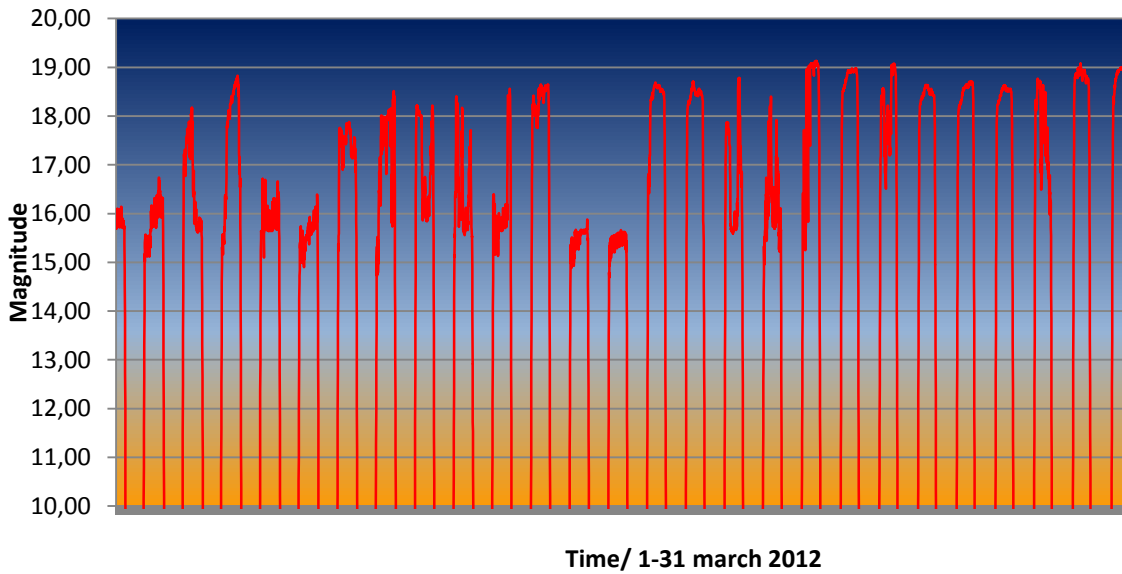

SQM-LE Magnitude March 2011