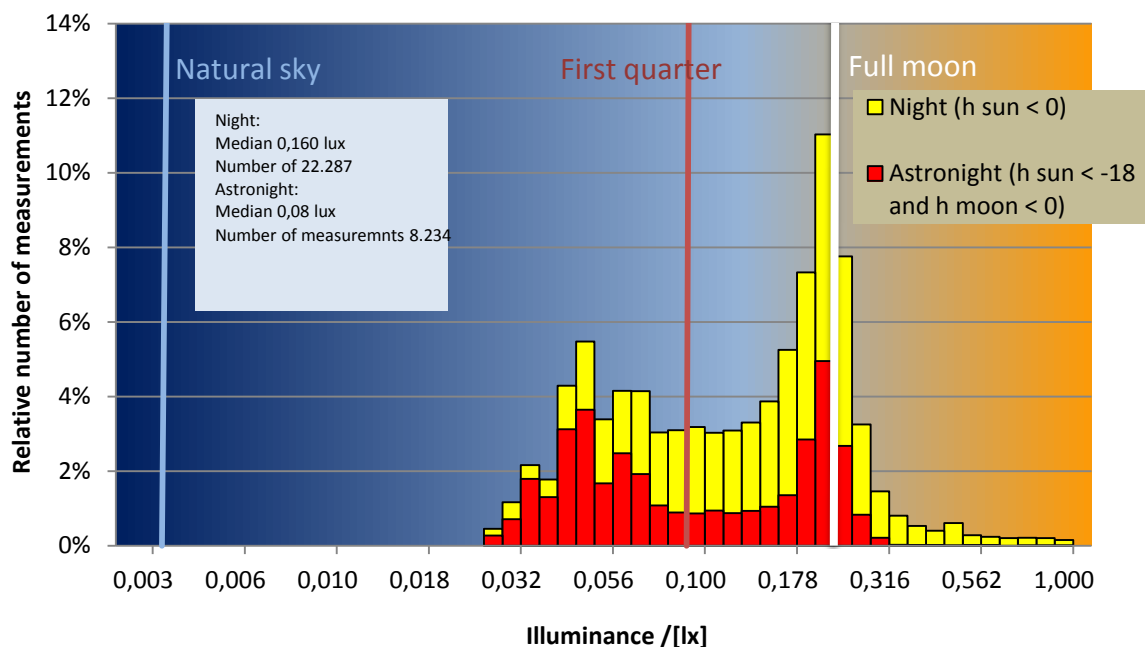

Lichtmeter Mark 2.3 Frequency till March 2012