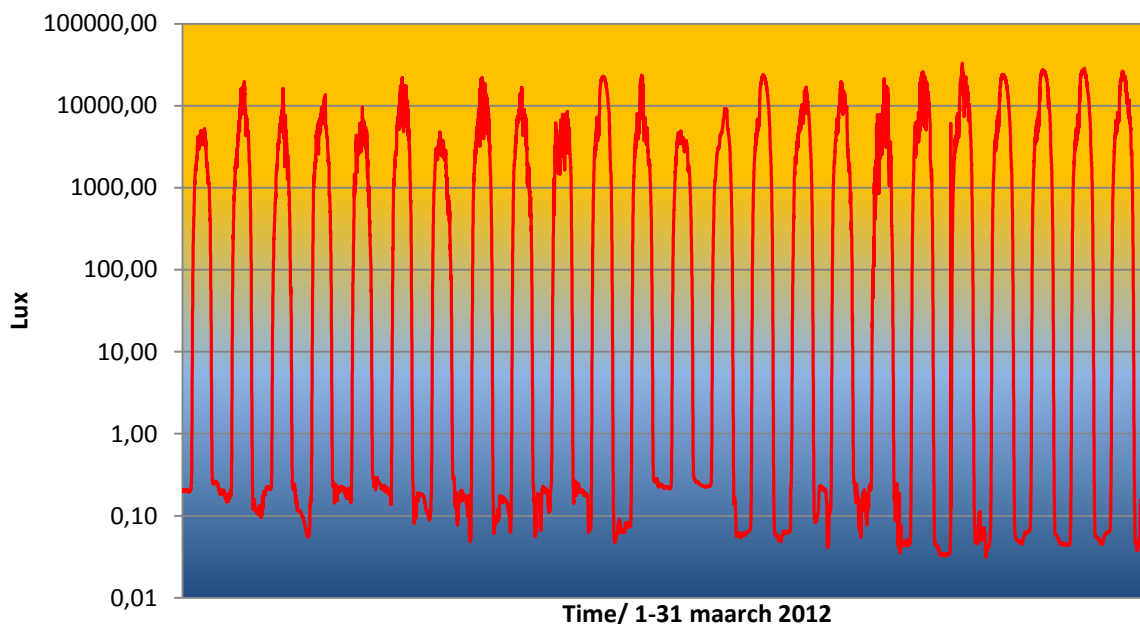

### Lichtmeter Mark 2.3 Illuminance march 2011

### Lichtmeter Mark 2.3 Frequency till March 2012